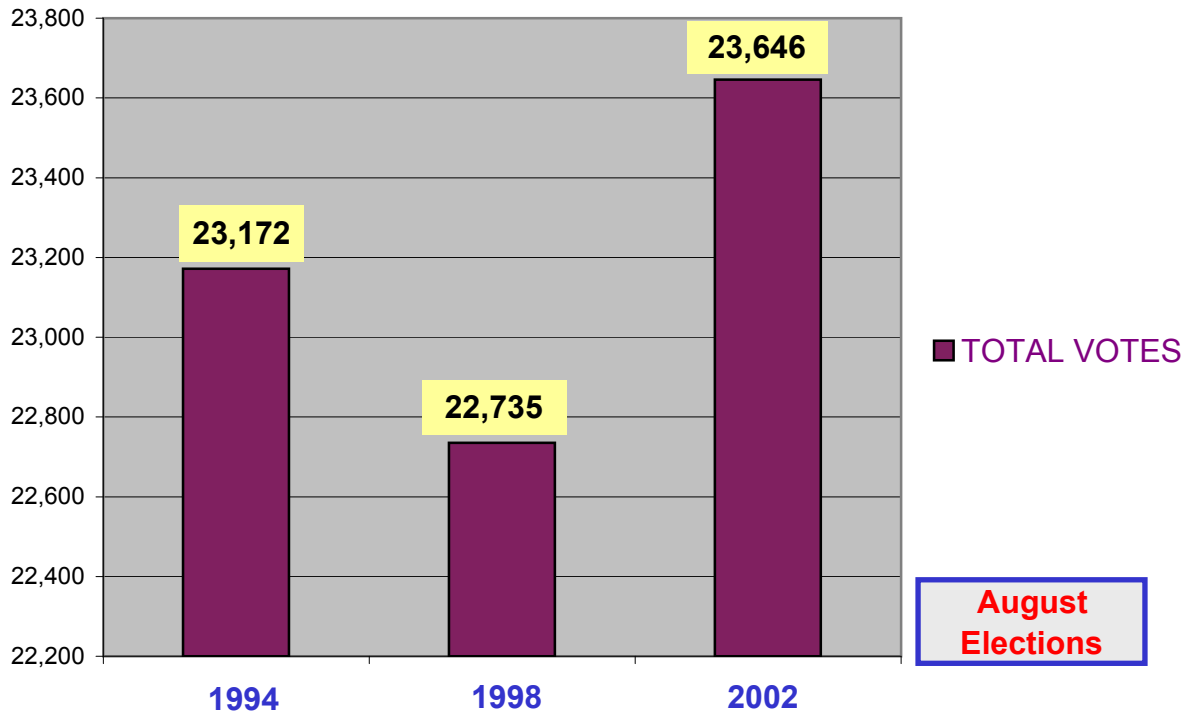

**PROFILE LAST 3 COUNTY GENERALS
WITH CO. COMMISSION RACES**

**LAST 3 COUNTY GENERAL ELECTIONS
WITH COUNTY COMMISSION RACES**

ELECTION YEAR	TOTAL VOTES	NUMBER REGISTERED	PERCENT TURNOUT
1994	23,172	51,376	45.1%
1998	22,735	60,398	37.6%
2002	23,646	64,655	36.6%