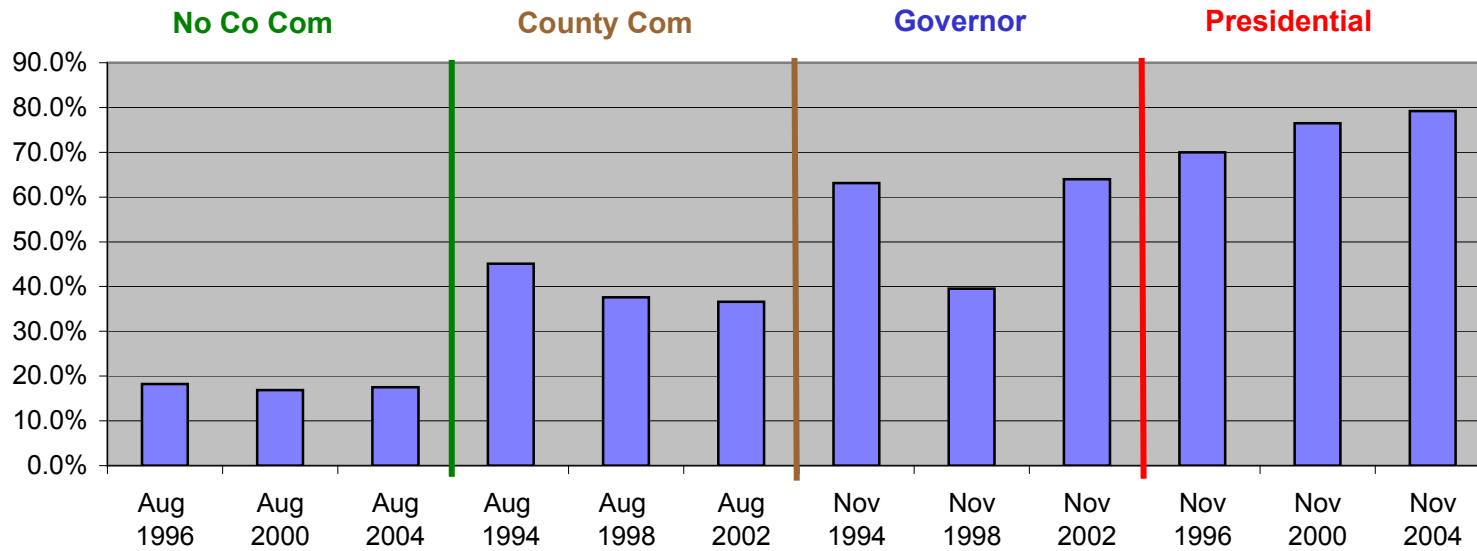

Profile of 12 Aug & Nov Elections by Category

Election Type	Election Cycle	Percent Turnout
No Co. Com	Aug 1996	18.2%
No Co. Com	Aug 2000	16.9%
No Co. Com	Aug 2004	17.5%
Co Com.	Aug 1994	45.1%
Co Com.	Aug 1998	37.6%
Co Com.	Aug 2002	36.6%
Governor	Nov 1994	63.1%
Governor	Nov 1998	39.5%
Governor	Nov 2002	64.0%
Presidential	Nov 1996	70.0%
Presidential	Nov 2000	76.5%
Presidential	Nov 2004	79.2%