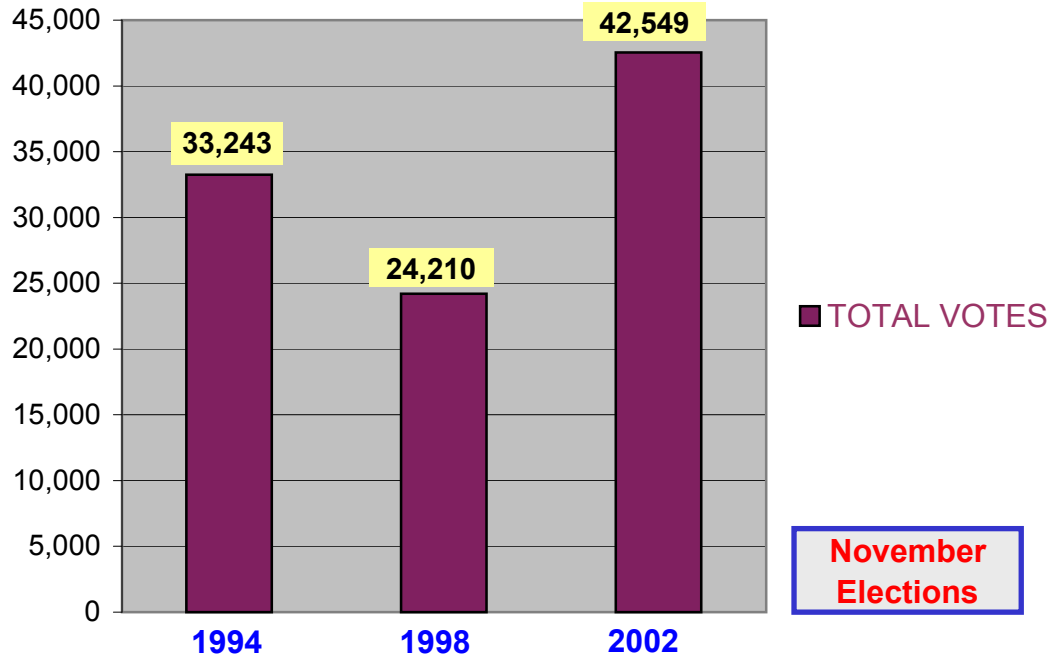

SUMNER COUNTY VOTER TURNOUT 2004 TO 1992

AUGUST ELECTION

NOVEMBER ELECTION

NUMBER REGISTERED	TOTAL VOTES	ABSENTEE/ EARLY VOTES	ELECTION DAY VOTES	ELECTION YEAR	NUMBER REGISTERED	TOTAL VOTES	ABSENTEE/ EARLY VOTES	ELECTION DAY VOTES
71,710	12,581	2,503	10,078	2004	78,944	62,553	22,233	40,320
64,655	23,646	4,235	19,411	2002	66,475	42,549	10,942	31,607
60,641	10,249	1,556	8,693	2000	66,705	51,041	14,585	36,456
60,398	22,735	4,080	18,655	1998	61,279	24,210	3,688	20,522
58,597	10,680	1,345	9,335	1996	61,979	43,393	8,180	35,213
51,376	23,172	2,771	20,401	1994	52,723	33,243	5,701	27,542
46,733	16,275	622	15,653	1992	52,592	42,180	2,381	39,799

Pages 4, 5 & 6 added 12-28-04

Last Updated 12-8-04

PROFILE LAST 3 PRESIDENTIAL ELECTIONS

LAST 3 PRESIDENTIAL ELECTIONS

ELECTION YEAR	TOTAL VOTES	NUMBER REGISTERED	PERCENT TURNOUT
1996	43,393	61,979	70.0%
2000	51,041	66,705	76.5%
2004	62,553	78,944	79.2%

PROFILE LAST 3 GOVERNOR ELECTIONS

LAST 3 GOVERNOR ELECTIONS

ELECTION YEAR	TOTAL VOTES	NUMBER REGISTERED	PERCENT TURNOUT
1994	33,243	52,723	63.1%
1998	24,210	61,279	39.5%
2002	42,549	66,475	64.0%

PROFILE LAST 3 COUNTY GENERAL (NO CO. COM)