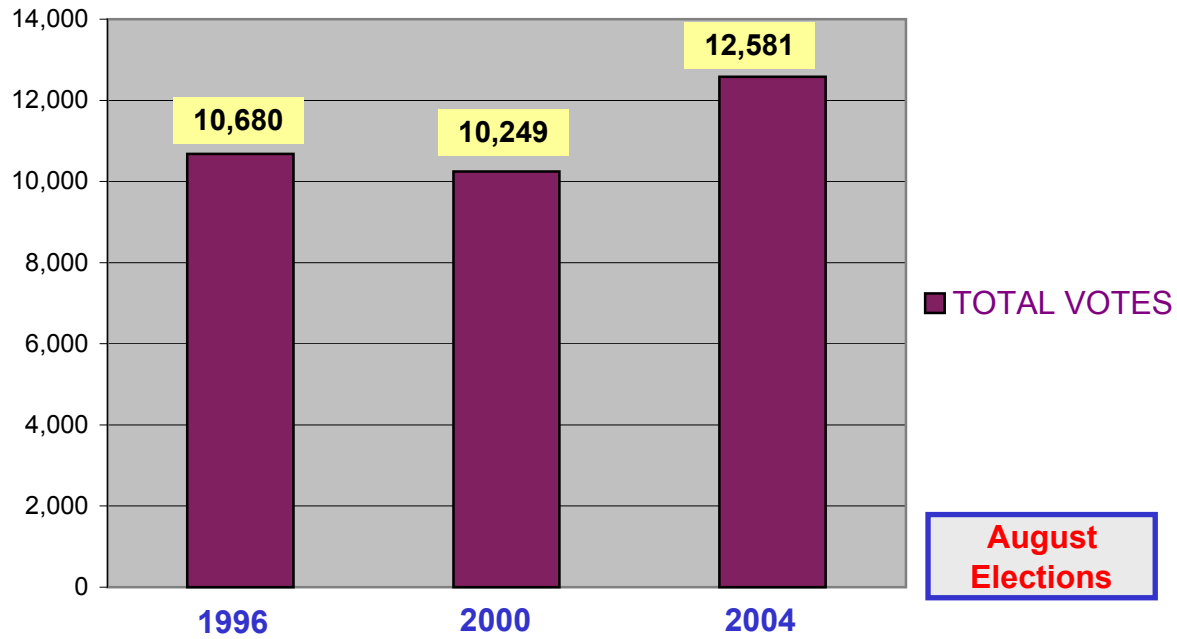

SUMNER COUNTY VOTER TURNOUT 2004 TO 1992

AUGUST ELECTION

NOVEMBER ELECTION

NUMBER REGISTERED	TOTAL VOTES	ABSENTEE/ EARLY VOTES	ELECTION DAY VOTES	ELECTION YEAR	NUMBER REGISTERED	TOTAL VOTES	ABSENTEE/ EARLY VOTES	ELECTION DAY VOTES
71,710	12,581	2,503	10,078	2004	78,944	62,553	22,233	40,320
64,655	23,646	4,235	19,411	2002	66,475	42,549	10,942	31,607
60,641	10,249	1,556	8,693	2000	66,705	51,041	14,585	36,456
60,398	22,735	4,080	18,655	1998	61,279	24,210	3,688	20,522
58,597	10,680	1,345	9,335	1996	61,979	43,393	8,180	35,213
51,376	23,172	2,771	20,401	1994	52,723	33,243	5,701	27,542
46,733	16,275	622	15,653	1992	52,592	42,180	2,381	39,799

Pages 4, 5 & 6 added 12-28-04

Last Updated 12-8-04

PROFILE LAST 3 PRESIDENTIAL ELECTIONS

LAST 3 PRESIDENTIAL ELECTIONS

ELECTION YEAR	TOTAL VOTES	NUMBER REGISTERED	PERCENT TURNOUT
1996	43,393	61,979	70.0%
2000	51,041	66,705	76.5%
2004	62,553	78,944	79.2%

PROFILE LAST 3 GOVERNOR ELECTIONS

LAST 3 GOVERNOR ELECTIONS

ELECTION YEAR	TOTAL VOTES	NUMBER REGISTERED	PERCENT TURNOUT
1994	33,243	52,723	63.1%
1998	24,210	61,279	39.5%
2002	42,549	66,475	64.0%

PROFILE LAST 3 COUNTY GENERAL (NO CO. COM)