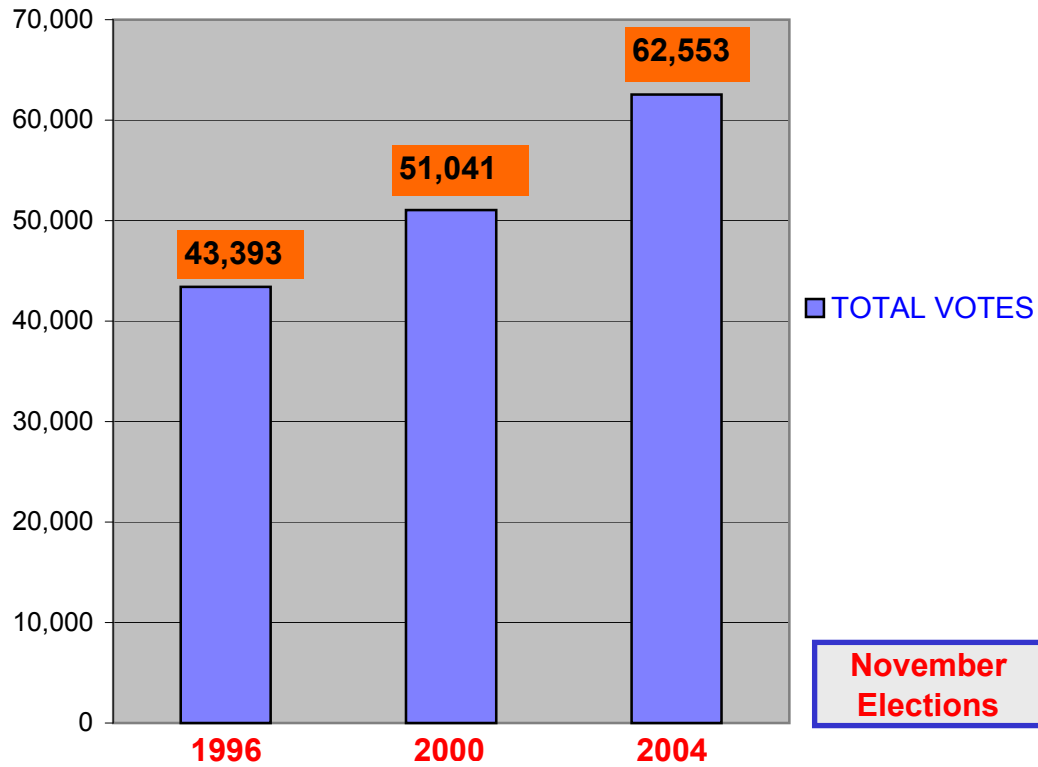

SUMNER COUNTY VOTER TURNOUT 2004 TO 1992

AUGUST ELECTION

NOVEMBER ELECTION

NUMBER REGISTERED	TOTAL VOTES	ABSENTEE/ EARLY VOTES	ELECTION DAY VOTES	ELECTION YEAR	NUMBER REGISTERED	TOTAL VOTES	ABSENTEE/ EARLY VOTES	ELECTION DAY VOTES
71,710	12,581	2,503	10,078	2004	78,944	62,553	22,233	40,320
64,655	23,646	4,235	19,411	2002	66,475	42,549	10,942	31,607
60,641	10,249	1,556	8,693	2000	66,705	51,041	14,585	36,456
60,398	22,735	4,080	18,655	1998	61,279	24,210	3,688	20,522
58,597	10,680	1,345	9,335	1996	61,979	43,393	8,180	35,213
51,376	23,172	2,771	20,401	1994	52,723	33,243	5,701	27,542
46,733	16,275	622	15,653	1992	52,592	42,180	2,381	39,799

Pages 4, 5 & 6 added 12-28-04

Last Updated 12-8-04

PROFILE LAST 3 PRESIDENTIAL ELECTIONS

LAST 3 PRESIDENTIAL ELECTIONS

ELECTION YEAR	TOTAL VOTES	NUMBER REGISTERED	PERCENT TURNOUT
1996	43,393	61,979	70.0%
2000	51,041	66,705	76.5%
2004	62,553	78,944	79.2%

PROFILE LAST 3 GOVERNOR ELECTIONS

LAST 3 GOVERNOR ELECTIONS

ELECTION YEAR	TOTAL VOTES	NUMBER REGISTERED	PERCENT TURNOUT
1994	33,243	52,723	63.1%
1998	24,210	61,279	39.5%
2002	42,549	66,475	64.0%

PROFILE LAST 3 COUNTY GENERAL (NO CO. COM)